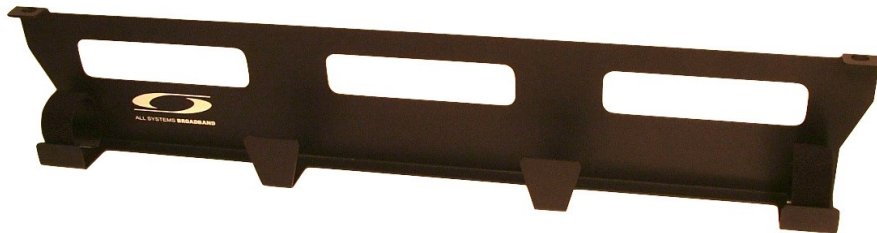

B. ASBMMB1023138