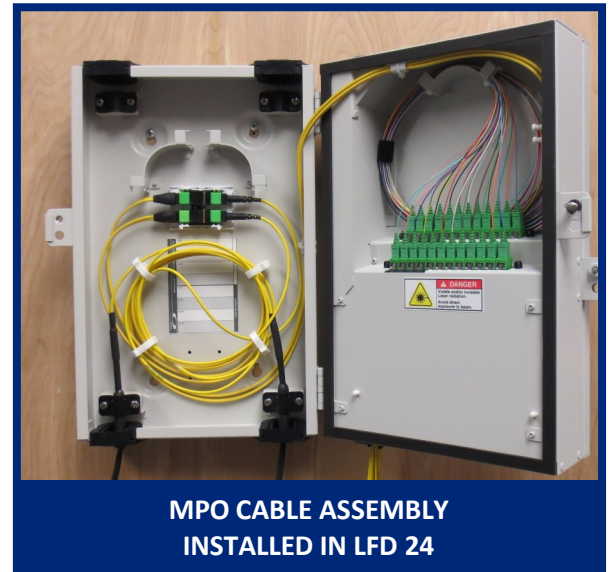

All Systems Broadband offers a family of Multi-fiber Push-On (MPO) Cable Assemblies that deliver a Plug-n-Play solution for interconnecting elements in an optical network. The MPO connectors provide a quick and reliable link for multiple fibers (e.g., 12) in a single industry-standard connector.

The MPO Cable Assemblies are a pre-connectorized solution which results in lower cost of ownership by eliminating the equipment and labor sources required for fiber splicing in the field, or for field installable connectors. The result is more rapid and efficient system deployments. These cable assemblies are available in a range of lengths to accommodate a variety of deployment scenarios.

This product is part of an MPO system solution from ASB that ensures end-to-end mating compatibility. Our Layered Fiber Demarcation (LFD) box utilizes 12-fiber MPO-male connectors attached to MPO opposed key adapters. This enclosure is then interconnected with one of ASB's MPO cable assemblies that use 12-Fiber MPO-female connectors.

FEATURES

- 12-Fiber Cable Assembly with one 12-Fiber MPO connector on each end
- Optical fibers are bend-insensitive SMF and compliant with the ITU-T Recommendation G.657.A1 standard
- MPO connectors are female with Method A polarity that ensures compatible mating with MPO-male connectors used inside ASB's LFD wall boxes
- MPO connectors have insertion loss ≤ 0.75 dB. They are available with low loss ≤ 0.35 dB upon request
- Plenum rated (OFNP) cable with operating temperature range of 0 to 70°C
- Pulling eyes are attached to both cable ends to provide flexibility for various installation scenarios